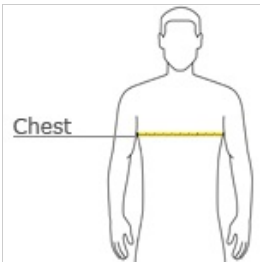

CARE INSTRUCTIONS

Machine wash cold, inside out with like colors. Only non-chlorine bleach when needed. Tumble dry medium, medium/hot iron. Do not iron decoration.

front

back

HOW TO MEASURE

CHEST
Measure under the arm and around the fullest part of the chest with arms down, keeping tape horizontal.

SIZE CHART

	S	M	L	XL	2XL	3XL	4XL
Chest	35-37	38-40	41-43	44-46	47-49	50-53	54-57

COLOR INFORMATION

 Aquatic Blue PMS 2389C	 Ash* PMS COOL GREY 3 C	 Athletic Heather* PMS COOL GREY	 Athletic Maroon PMS 209C	 Bright Aqua	 Candy Pink PMS 189C	 Cardinal PMS 7638C	 Carolina Blue PMS 7682C	 Charcoal PMS COOL GRAY 11C	 Clover Green PMS 347C	 Dark Chocolate Brown PMS 412C
 Dark Green PMS 560C	 Dark Heather Grey* PMS 7540 C	 Gold PMS 137C	 Graphite Heather	 Heather Athletic Maroon* PMS 7644 C	 Heather Dark Chocolate Brown* C	 Heather Navy* PMS 2379 C	 Heather Purple* PMS 7672C	 Heather Red* PMS 703 C	 Heather Royal* PMS 7683 C	 Heather Sangria* PMS 2046 C
 Jet Black PMS NTR BLACK C	 Kelly PMS 340C	 Light Blue PMS 278C	 Lime PMS 367C	 Medium Grey PMS 2332C	 Natural PMS 9185C	 Navy PMS 2380C	 Neon Blue* PMS 801 C	 Neon Green* PMS 902C	 Neon Orange* PMS 811 C	 Neon Pink* PMS 926 C